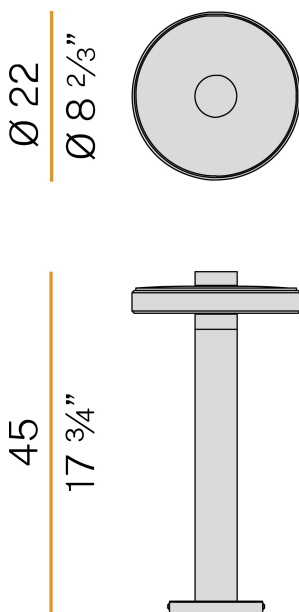

PANZERI

Venexia

220-240V AC ON-OFF
ET04834.045.0201

● micaceous grey

Data sheet

CODE	ET04834.045.0201
SYSTEM POWER CONSUMPTION	8W
EFFICACY	74.25lm/W
LIGHT SOURCE	LED
LIGHT SOURCE LIFETIME	L80 (B20) 80.000h
COLOUR TEMPERATURE	2700K Ra>80
LIGHT DISTRIBUTION	diffused
POWER SUPPLY	220-240V AC
FREQUENCY	50/60Hz
ELECTRICAL CONFIGURATION	ON-OFF
DRIVER	integrated included
NOMINAL LUMINOUS FLUX	930lm
LUMEN OUTPUT	594lm
EFFICIENCY	63.9%
WEIGHT	3.43 Kg
PROTECTION DEGREE	IP65
COLOUR TOLLERANCES	SDCM 3
SHOCK RESISTANCE RATING	IK06
PACKING DIMENSIONS	27,0 x 27,0 x 56,0 cm

Floor lighting fixture for outdoor spaces, with direct light emission.
Galvanized sheet metal bracket for floor installation.
Turned aluminium base in corten, micaceous grey or mat brass polyacrylic paint.
Body in aluminium tube in corten or micaceous grey polyacrylic paint, or with wood finish coating.
Turned aluminium structure in corten, micaceous grey or mat brass polyacrylic paint.
Transparent silicone gaskets.
Screen in partially mat cast glass.
Turned aluminium closing disk in corten, micaceous grey or mat brass polyacrylic paint.
Nickelled brass M12 cable gland.
Stainless steel screws.
Equipped with neoprene power cable.

Technical drawing

Polar diagram

PANZERI

Venexia

Accessories / fixing

YTF04800.012

Anchor bolts for ground fixing.